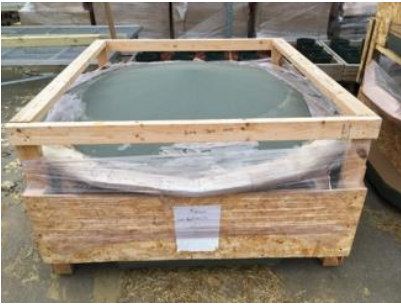

# 6'x 6' 360 Blind Pro Series (Kit)

- • Eight 12" x 18" tinted gun/crossbow windows (35" from floor)
- Four 12" x 32" Archery window (24" from floor)
- One 18" x 12" window in door
- All windows silently open/close with counterweighted pull-string
- Lockable door latch
- 4" x 12" peep windows (62" from floor)
- Four, 4" x 4" pockets for stand posts
- Padded shooting rails at each window
- Carpeted floor and walls up to bottom of windows
- Door is 24" x 60" with an 8" threshold
- One-piece acrylic roof (6' 8" floor to roof height)
- All siding, trim, floor, and roof are constructed of smart side engineered wood. (50-year pro-rated limited warranty on substrate, resists warping, cracking, splitting, termites, fungal rot and decay)
- Kit footprint is 80" x 80"